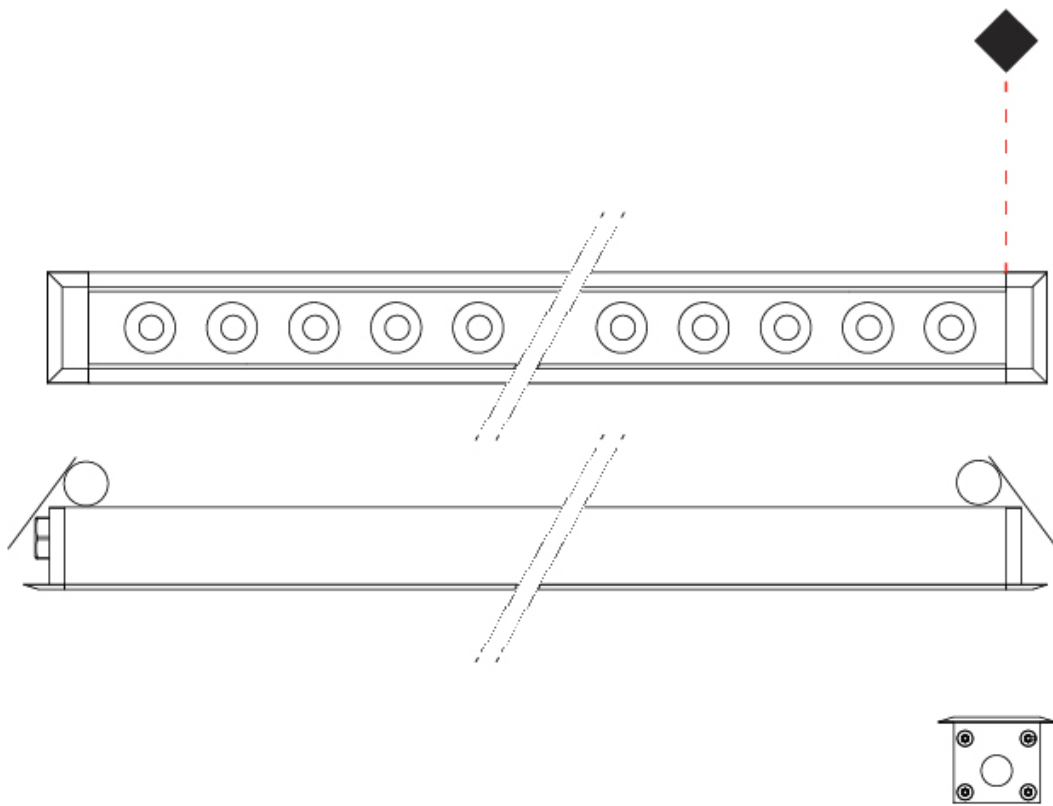

MINI CORNICHE RECESSED

E9Q112-

PROJECT	_____
TYPE	_____
SPECIFIER	_____
QUANTITY	_____
DATE	_____

E