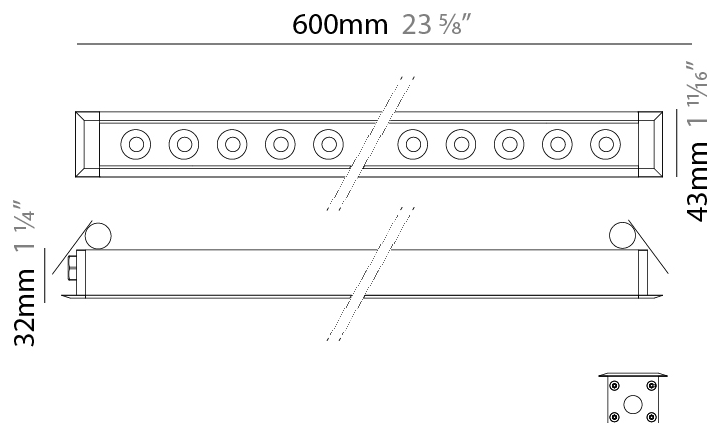

PROJECT
TYPE
SPECIFIER
QUANTITY
DATE

1. To build a product code in our configurator select the specify button on the base model # product page
2. To build a manual product code on this datasheet choose from the options listed below in blue font and add the suffix to the base model #

GENERAL

Series: Mini Corniche
Brand: Platek
Division: Exterior
Mounting Type: Recessed
Mounting Location: Ceiling
Subcategory: Downlight

PHYSICAL

Shape: Rectangle
Length (mm): 620
Length (in): 24 ³/₈
Width (mm): 43
Width (in): 1 ⁵/₈
Height (mm): 32
Height (in): 1 ¹/₄
Ceiling Thickness (mm): 2 - 13
Ceiling Thickness (in): 1/16 - 1/2
Light Distribution: Downlight
Weight (kg): 1.3
Weight (lbs): 2.8
Diffuser: Clear tempered glass
Gasket: Gore-Tex valve to prevent condensation
Fixture Finish: [BLK](#) / [WHI](#) / [GRY](#) / [COR](#) / [ANT](#) / [BRZ](#)
Fixture Material: Extruded Aluminum
Cut-out Measurements: 36mm / 1 7/16" x 610mm / 24"

ELECTRICAL

Lamp Type: LED
Total Output Wattage (W): 23
Dimming: Bluetooth technology or DMX
Control Gear: DMX
Driver Included: No
Driver Location: Remote
Driver Type: Constant Current - Universal
Driver Class: Class 2
Input Voltage (V): 120 - 277
Constant Current (MA): 500

LED

Color Temperature (°K): RGBW
CRI: >80 CRI
Lamp Life (hrs): 60000
Special LEDs offerings: RGBW

OPTICAL

Optic°: [26](#) / [40](#) / [ELL](#)

RATINGS AND CERTIFICATIONS

Certified By: Certified for North American Standards
IP rating: IP65
IK Rating: IK07
Bug Rating: B1 U0 G0