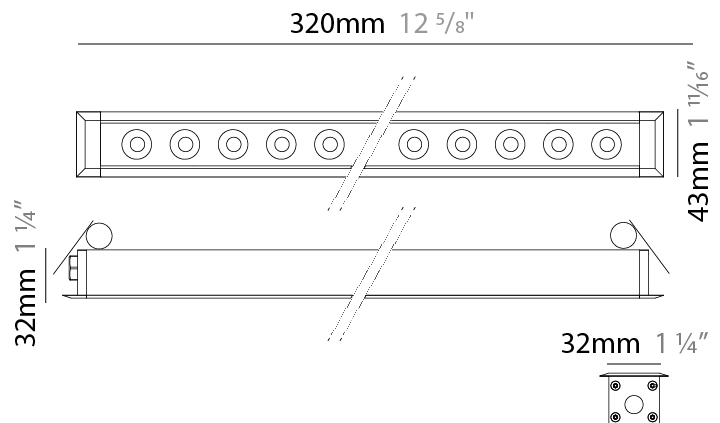

1. To build a product code in our configurator select the specify button on the base model # product page
2. To build a manual product code on this datasheet choose from the options listed below in blue font and add the suffix to the base model #

GENERAL

Series: Mini Corniche
Brand: Platek
Division: Exterior
Mounting Type: Recessed
Mounting Location: Ceiling
Subcategory: Downlight

PHYSICAL

Shape: Rectangle
Length (mm): 320
Length (in): 12 5/8
Width (mm): 43
Width (in): 1 7/16
Height (mm): 32
Height (in): 1 1/4
Ceiling Thickness (mm): 2 - 13
Ceiling Thickness (in): 1/16 - 1/2
Light Distribution: Downlight
Weight (kg): 0.8
Weight (lbs): 1.76
Diffuser: Clear tempered glass
Gasket: Gore-Tex valve to prevent condensation
Fixture Finish: [BLK](#) / [WHI](#) / [GRY](#) / [COR](#) / [ANT](#) / [BRZ](#)
Fixture Material: Extruded Aluminum
Cut-out Measurements: 36mm / 1 7/16" x 310mm / 12 3/16"

ELECTRICAL

Lamp Type: LED
Total Output Wattage (W): 11.5
Dimming: Bluetooth technology or DMX
Control Gear: DMX
Driver Included: No
Driver Location: Remote
Driver Type: Constant Current - Universal
Driver Class: Class 2
Input Voltage (V): 120 - 277
Constant Current (MA): 500

LED

Number of LEDs: 8
Color Temperature (°K): RGBW
CRI: >80 CRI
Lamp Life (hrs): 60000
Special LEDs offerings: RGBW

OPTICAL

Optic°: [26](#) / [40](#) / [ELL](#)

RATINGS AND CERTIFICATIONS

Certified By: Certified for North American Standards
IP rating: IP65
IK Rating: IK07
Bug Rating: B1 U0 G0