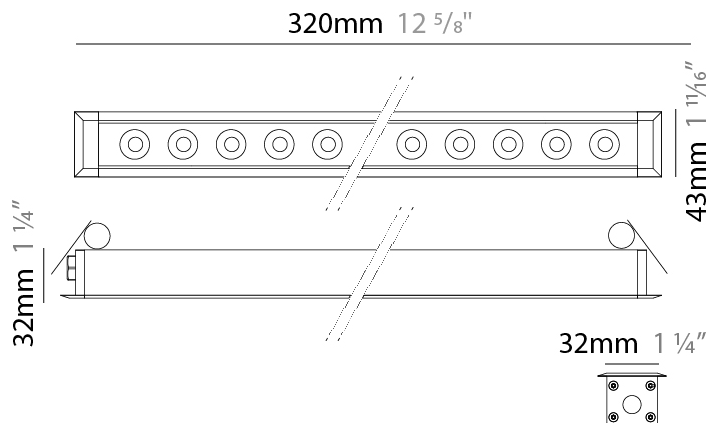

GENERAL

Series: Mini Corniche
Brand: Platek
Division: Exterior
Mounting Type: Recessed
Mounting Location: Ceiling
Subcategory: Downlight

PHYSICAL

Shape: Rectangle
Length (mm): 320
Length (in): 12 5/8
Width (mm): 43
Width (in): 1 5/8
Height (mm): 32
Height (in): 1 1/4
Ceiling Thickness (mm): 2 - 13
Ceiling Thickness (in): 1/16 - 1/2
Light Distribution: Downlight
Weight (kg): 0.8
Weight (lbs): 1.76
Diffuser: Clear tempered glass
Gasket: Gore-Tex valve to prevent condensation
Fixture Finish: BLK / WHI / GRY / COR / ANT / BRZ
Fixture Material: Extruded Aluminum
Cut-out Measurements: 36mm / 1 7/16" x 310mm / 12 3/16"

ELECTRICAL

Lamp Type: LED
Total Output Wattage (W): 9.5 / 5.5 / 6
Driver Included: No
Driver Location: Remote
Driver Type: Constant Voltage - 120 / 277Vac
Driver Class: Class 2
Input Voltage (V): 120 - 277
Output Voltage (V): 24
Upon Request: (Not included - see components [IP65 or higher enclosure to be supplied by others]) 0-10Vdc dimming / Phase dimming / Non-dimming 120/277Vac

LED

Number of LEDs: 9
Color Temperature (°K): 3000 / 4000
Max. Delivered Lumen (lm): 750 / 780
Nominal Lumen (lm): 1260 / 1305
CRI: >80 CRI
Lamp Life (hrs): 60000

OPTICAL

Optic°: 13 / 26 / 40 / ASY / DIF / ELL

RATINGS AND CERTIFICATIONS

Certified By: Certified for North American Standards
IP rating: IP65
IK Rating: IK07
Bug Rating: B1 U1 G0